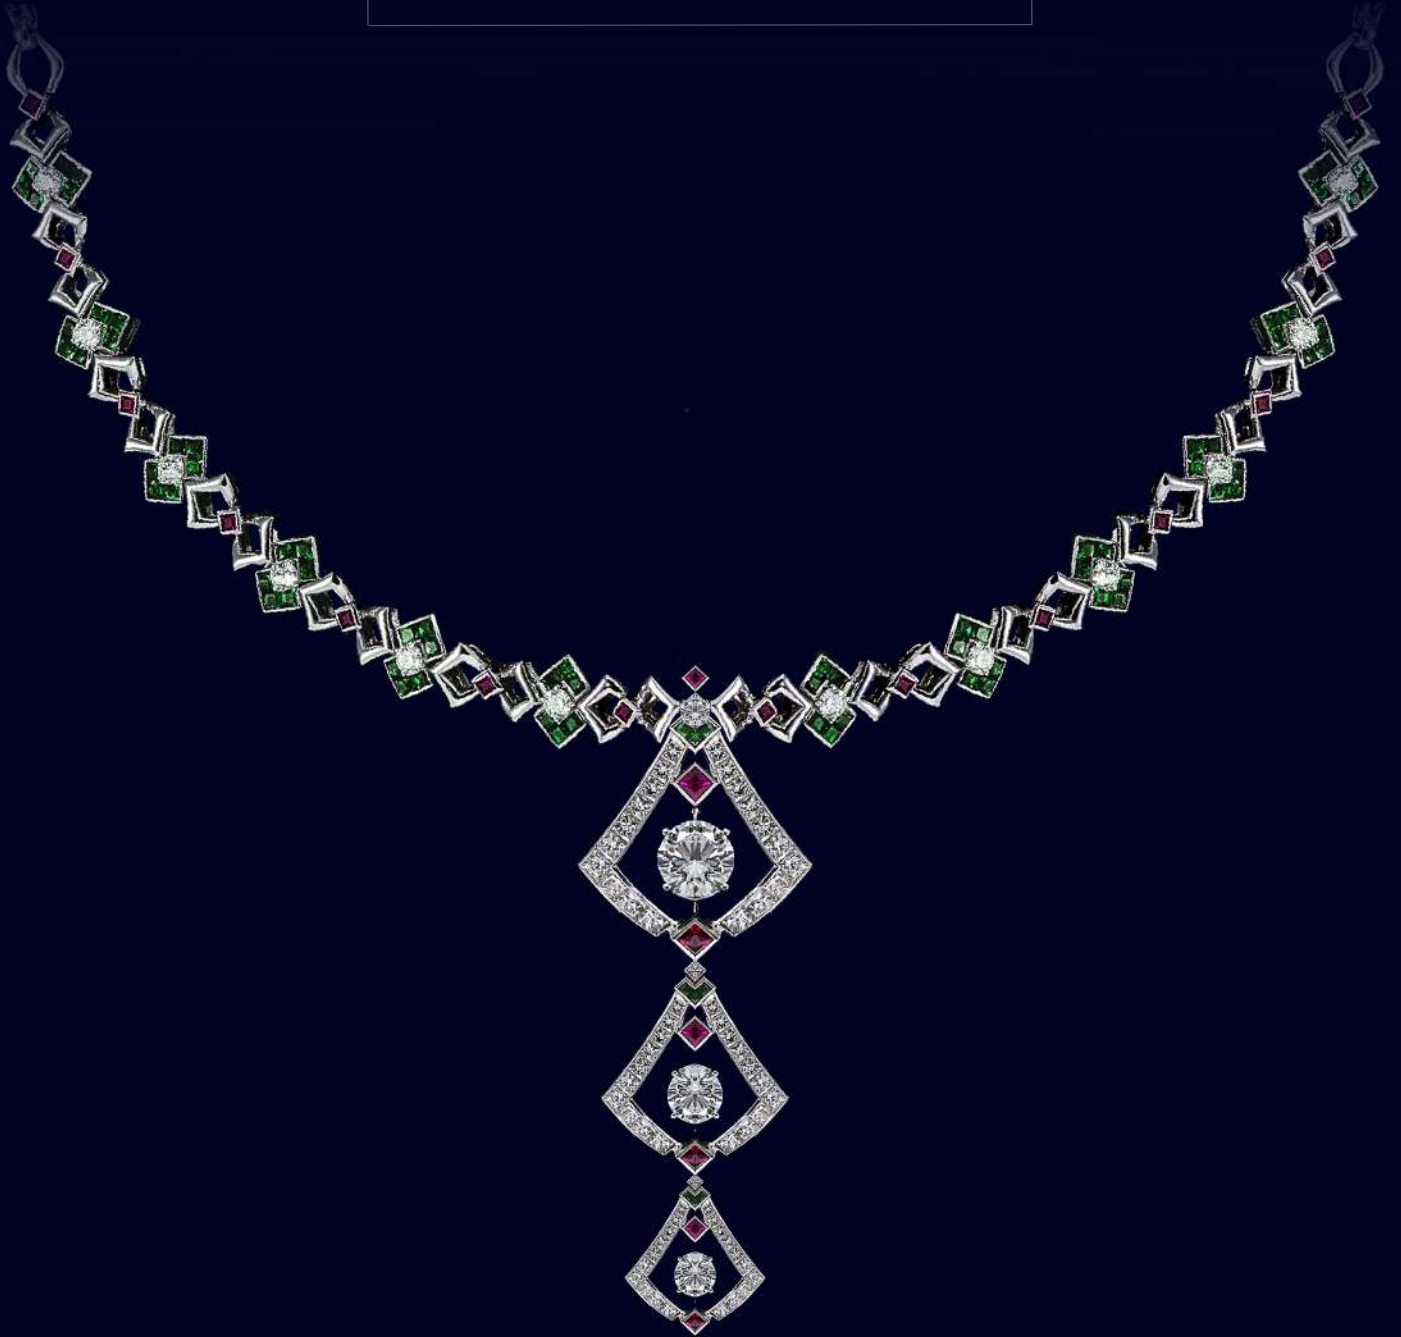

SEGRETO  
*Carmelo*

s.c. ninfea

N°1

N°3

s.c.ninfe N°1

s.c.ninfea N°3

Every jewel can be modified and customised on request.

Contact us directly and we will  
send you the form for customisation indications.